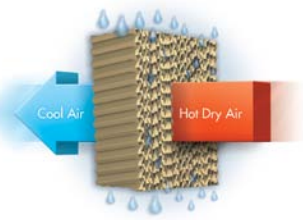

MKT PAC4P

12/12/2011

MORE Effective than a fan

MORE Economical than A/C

Easy on the Environment

What does it cost to be cool?

Port-A-Cool® model resource use

PORT-A-COOL® MODEL	COST ELECTRIC & WATER (1 HOUR)
Cyclone 2000	\$0.04
Cyclone 3000	\$0.08
16" Three VT Model	\$0.08
16" Three Speed HD Model	\$0.08
JetStream 1600	\$0.08
JetStream 2400	\$0.20
24" Variable Speed	\$0.20
36" One Speed Model	\$0.27
36" Three Speed Model	\$0.26
36" Variable Speed	\$0.26
48" Two Speed Model	\$0.34

Data compiled using standard lab conditions of temperature and humidity. Performance may vary depending on location.

What is evaporative cooling?

Remember the chill of wind hitting your skin after swimming on a hot day? That's natural evaporative cooling.

How do these units work?

Port-A-Cool® portable evaporative cooling units employ the same natural cooling process, using forced air over water-soaked evaporative cooling pads to reduce temperatures up to 30 degrees F.